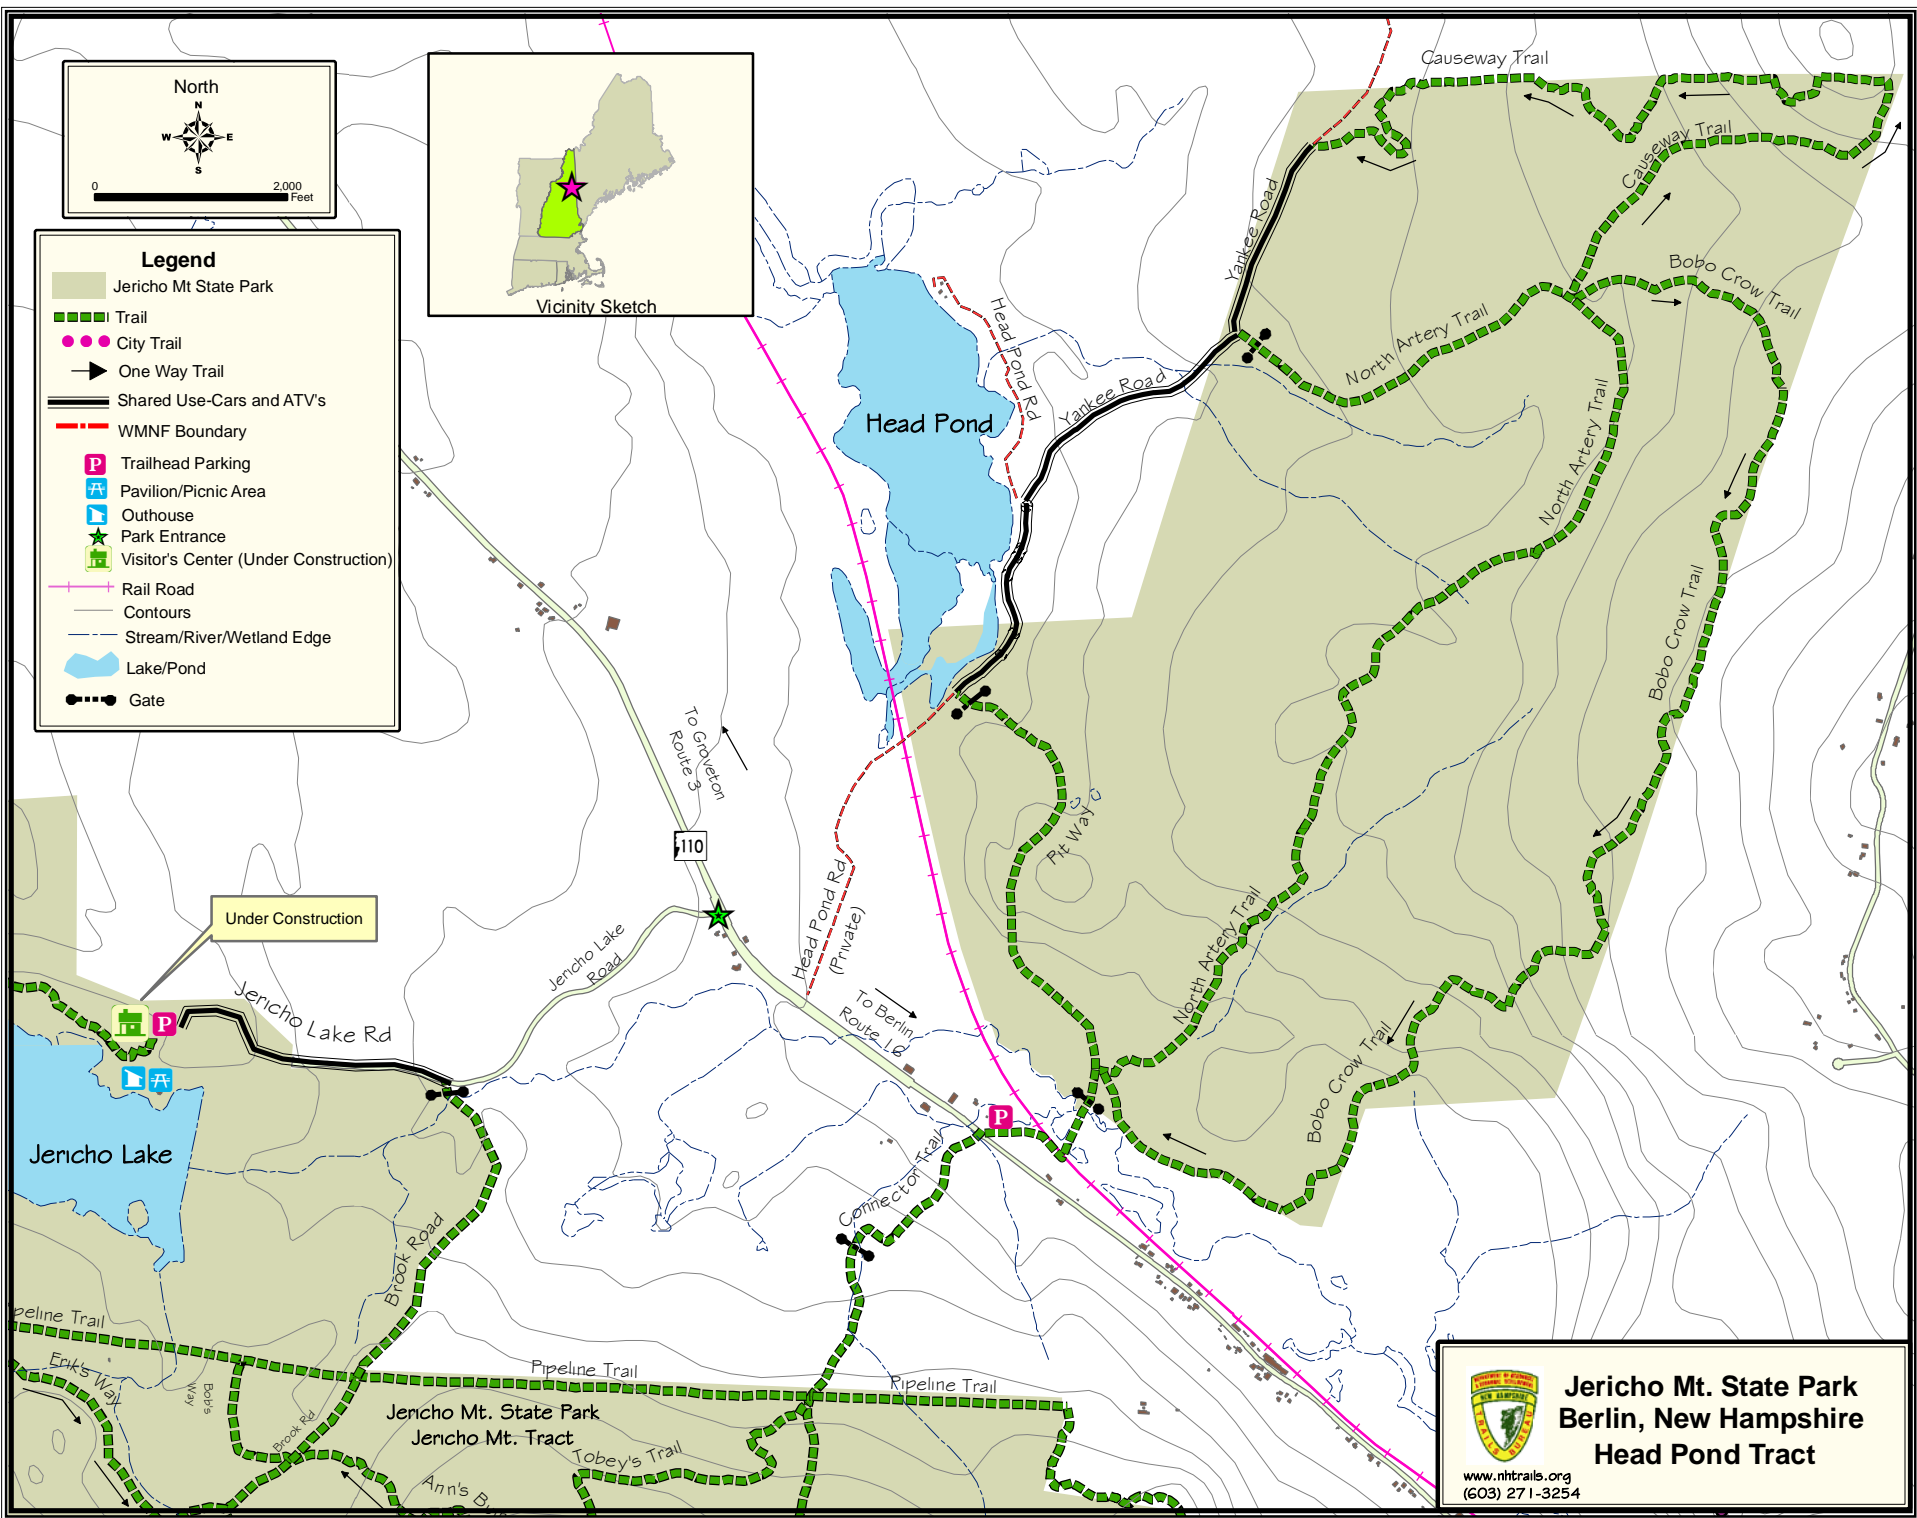

Legend

- Jericho Mt State Park
- Trail
- City Trail
- One Way Trail
- Shared Use-Cars and ATV's
- WMNF Boundary
- Trailhead Parking
- Pavilion/Picnic Area
- Outhouse
- Park Entrance
- Visitor's Center (Under Construction)
- Rail Road
- Contours
- Stream/River/Wetland Edge
- Lake/Pond
- Gate

Jericho Mt. State Park
Berlin, New Hampshire
Jericho Mt. Tract

www.nhtrails.org
 (603) 271-3254

- Legend**
- Jericho Mt State Park
 - Trail
 - City Trail
 - One Way Trail
 - Shared Use-Cars and ATV's
 - WMNF Boundary
 - P Trailhead Parking
 - A Pavilion/Picnic Area
 - O Outhouse
 - ★ Park Entrance
 - ✎ Visitor's Center (Under Construction)
 - Rail Road
 - Contours
 - Stream/River/Wetland Edge
 - Lake/Pond
 - Gate

Under Construction

Jericho Mt. State Park
Berlin, New Hampshire
Head Pond Tract

www.nhtrails.org
 (603) 271-3254