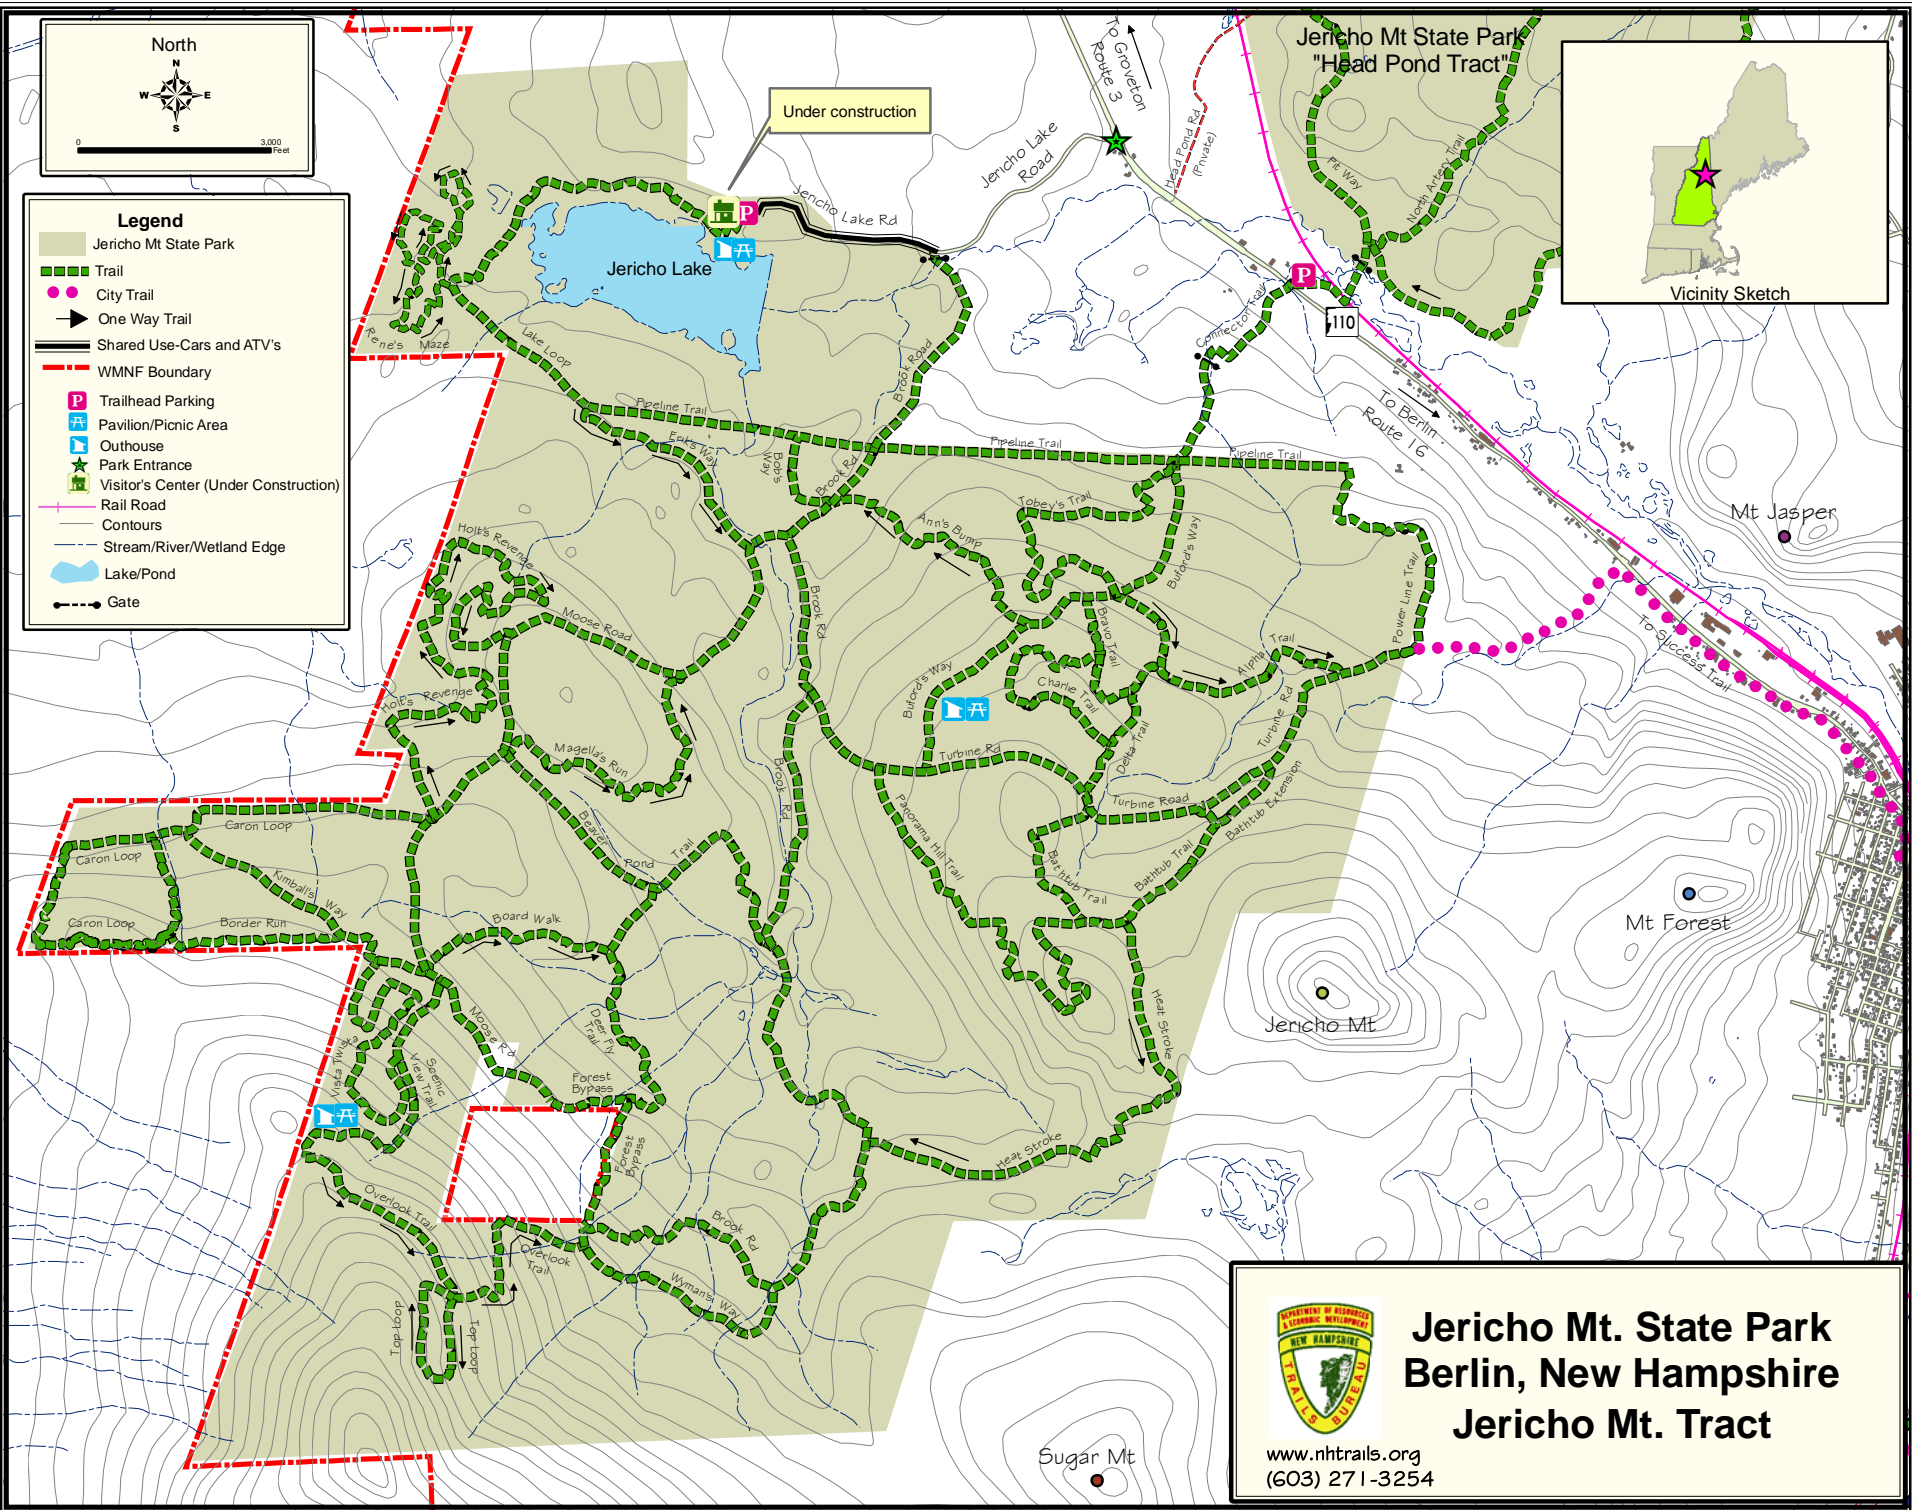

Legend

- Jericho Mt State Park
- Trail
- City Trail
- One Way Trail
- Shared Use-Cars and ATV's
- WMNF Boundary
- Trailhead Parking
- Pavilion/Picnic Area
- Outhouse
- Park Entrance
- Visitor's Center (Under Construction)
- Rail Road
- Contours
- Stream/River/Wetland Edge
- Lake/Pond
- Gate

Jericho Mt. State Park
Berlin, New Hampshire
Jericho Mt. Tract

www.nhtrails.org
 (603) 271-3254

- Legend**
- Jericho Mt State Park
 - Trail
 - City Trail
 - One Way Trail
 - Shared Use-Cars and ATV's
 - WMNF Boundary
 - P Trailhead Parking
 - A Pavilion/Picnic Area
 - O Outhouse
 - ★ Park Entrance
 - ✎ Visitor's Center (Under Construction)
 - Rail Road
 - Contours
 - Stream/River/Wetland Edge
 - Lake/Pond
 - Gate

Under Construction

Jericho Mt. State Park
Berlin, New Hampshire
Head Pond Tract

www.nhtrails.org
 (603) 271-3254