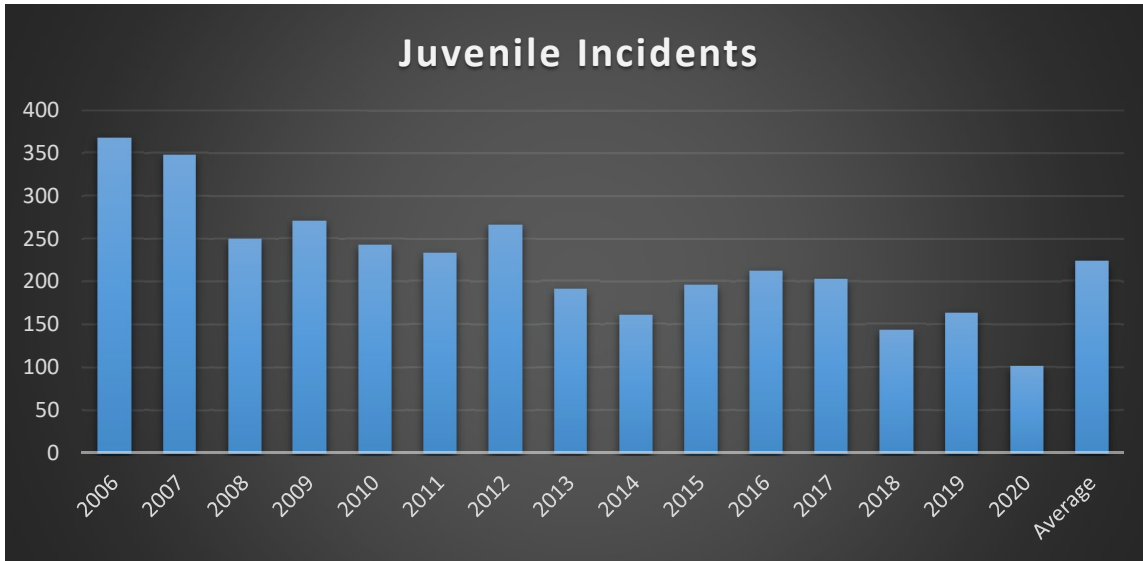

15 Year Stats

15 Year Stats

15 Year Stats

15 Year Stats

15 Year Stats

Berlin Police Department

2020 Year End Activity Statistics

	2019	2020	Difference %
Total Calls for Service	21302	20718	-2.74%
Milan Calls for Service	1183	1062	-10.23%
Milan Patrols	423	411	-2.84%
Total Arrests	716	817	14.11%
Protective Custody Arrests	107	79	-26.17%
Felonies	214	224	4.67%
Misdemeanors	842	1057	25.53%
Thefts	193	270	39.90%
Burglaries	34	36	5.88%
Vandalism/Criminal Mischief	121	125	3.31%
Criminal Threatening	128	128	0.00%
Sexual Assaults	41	16	-60.98%
Assaults	114	79	-30.70%
Domestic Violence Incidents	253	277	9.49%
Verbal Arguments	58	52	-10.34%
Restraining/Stalking Orders	105	88	-16.19%
Drug Complaints	194	332	71.13%
Drug complaints on same recurring location*	1	110	10900.00%
Suspected Overdose	29	40	37.93%
Involuntary Emergency Admission (IEA)	56	50	-10.71%
Motor Vehicle Stops	2436	2576	5.75%
Motor Vehicle Violations	409	359	-12.22%
Motor Vehicle Warnings	2246	2289	1.91%
OHRV Complaints	81	85	4.94%
OHRV Stops	89	62	-30.34%
OHRV Accidents	17	26	52.94%
DWI Violations	34	39	14.71%
Accidents	207	132	-36.23%
Accidents Within an Intersection	111	69	-37.84%
Parking Tickets	350	244	-30.29%
Dog Complaints	316	249	-21.20%
Animal Complaints (other)	236	215	-8.90%
Assists to other Berlin Departments	318	236	-25.79%
Assist to Berlin Ambulance	882	947	7.37%
Assists to Gorham PD	63	63	0.00%
Assists from Gorham PD	61	46	-24.59%
Juvenile Incidents	164	101	-38.41%
Juvenile Arrests	25	15	-40.00%