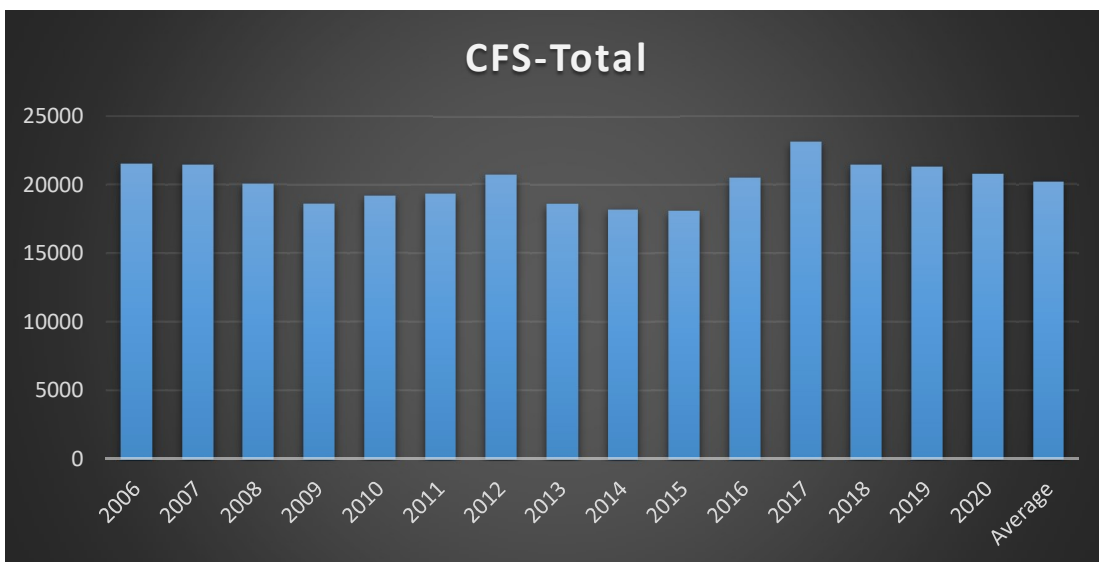

15 Year Stats

15 Year Stats

15 Year Stats

15 Year Stats

15 Year Stats

Berlin Police Department

2020 Year End Activity Statistics

	2019	2020	Difference %
Total Calls for Service	21302	20718	-2.74%
Milan Calls for Service	1183	1062	-10.23%
Milan Patrols	423	411	-2.84%
Total Arrests	716	817	14.11%
Protective Custody Arrests	107	79	-26.17%
Felonies	214	224	4.67%
Misdemeanors	842	1057	25.53%
Thefts	193	270	39.90%
Burglaries	34	36	5.88%
Vandalism/Criminal Mischief	121	125	3.31%
Criminal Threatening	128	128	0.00%
Sexual Assaults	41	16	-60.98%
Assaults	114	79	-30.70%
Domestic Violence Incidents	253	277	9.49%
Verbal Arguments	58	52	-10.34%
Restraining/Stalking Orders	105	88	-16.19%
Drug Complaints	194	332	71.13%
Drug complaints on same recurring location*	1	110	10900.00%
Suspected Overdose	29	40	37.93%
Involuntary Emergency Admission (IEA)	56	50	-10.71%
Motor Vehicle Stops	2436	2576	5.75%
Motor Vehicle Violations	409	359	-12.22%
Motor Vehicle Warnings	2246	2289	1.91%
OHRV Complaints	81	85	4.94%
OHRV Stops	89	62	-30.34%
OHRV Accidents	17	26	52.94%
DWI Violations	34	39	14.71%
Accidents	207	132	-36.23%
Accidents Within an Intersection	111	69	-37.84%
Parking Tickets	350	244	-30.29%
Dog Complaints	316	249	-21.20%
Animal Complaints (other)	236	215	-8.90%
Assists to other Berlin Departments	318	236	-25.79%
Assist to Berlin Ambulance	882	947	7.37%
Assists to Gorham PD	63	63	0.00%
Assists from Gorham PD	61	46	-24.59%
Juvenile Incidents	164	101	-38.41%
Juvenile Arrests	25	15	-40.00%