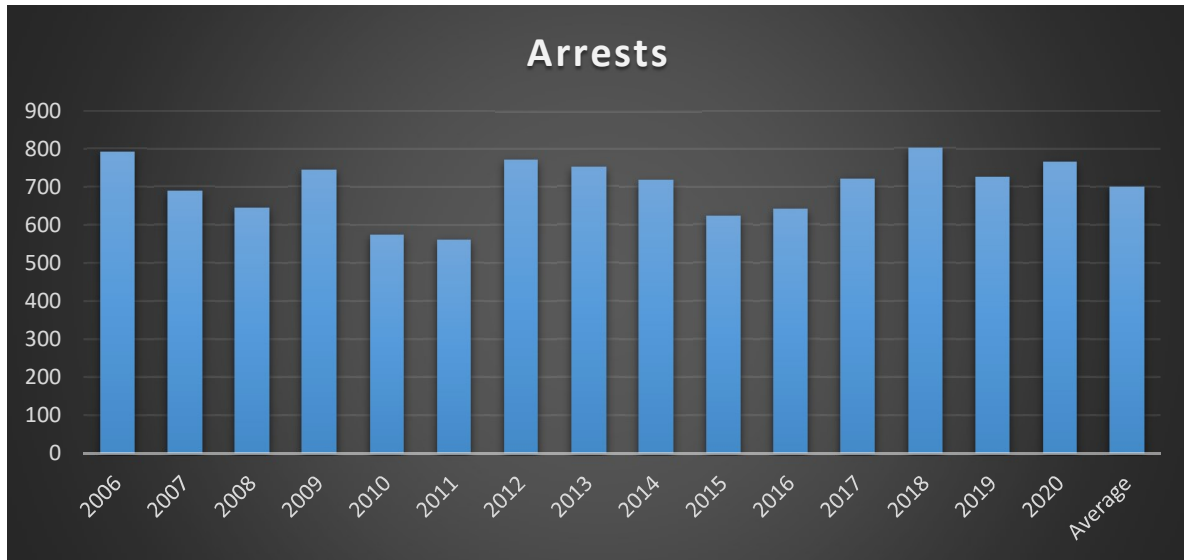

15 Year Stats

15 Year Stats

15 Year Stats

15 Year Stats

15 Year Stats

Berlin Police Department

2020 Year End Activity Statistics

	2019	2020	Difference %
Total Calls for Service	21302	20718	-2.74%
Milan Calls for Service	1183	1062	-10.23%
Milan Patrols	423	411	-2.84%
Total Arrests	716	817	14.11%
Protective Custody Arrests	107	79	-26.17%
Felonies	214	224	4.67%
Misdemeanors	842	1057	25.53%
Thefts	193	270	39.90%
Burglaries	34	36	5.88%
Vandalism/Criminal Mischief	121	125	3.31%
Criminal Threatening	128	128	0.00%
Sexual Assaults	41	16	-60.98%
Assaults	114	79	-30.70%
Domestic Violence Incidents	253	277	9.49%
Verbal Arguments	58	52	-10.34%
Restraining/Stalking Orders	105	88	-16.19%
Drug Complaints	194	332	71.13%
Drug complaints on same recurring location*	1	110	10900.00%
Suspected Overdose	29	40	37.93%
Involuntary Emergency Admission (IEA)	56	50	-10.71%
Motor Vehicle Stops	2436	2576	5.75%
Motor Vehicle Violations	409	359	-12.22%
Motor Vehicle Warnings	2246	2289	1.91%
OHRV Complaints	81	85	4.94%
OHRV Stops	89	62	-30.34%
OHRV Accidents	17	26	52.94%
DWI Violations	34	39	14.71%
Accidents	207	132	-36.23%
Accidents Within an Intersection	111	69	-37.84%
Parking Tickets	350	244	-30.29%
Dog Complaints	316	249	-21.20%
Animal Complaints (other)	236	215	-8.90%
Assists to other Berlin Departments	318	236	-25.79%
Assist to Berlin Ambulance	882	947	7.37%
Assists to Gorham PD	63	63	0.00%
Assists from Gorham PD	61	46	-24.59%
Juvenile Incidents	164	101	-38.41%
Juvenile Arrests	25	15	-40.00%