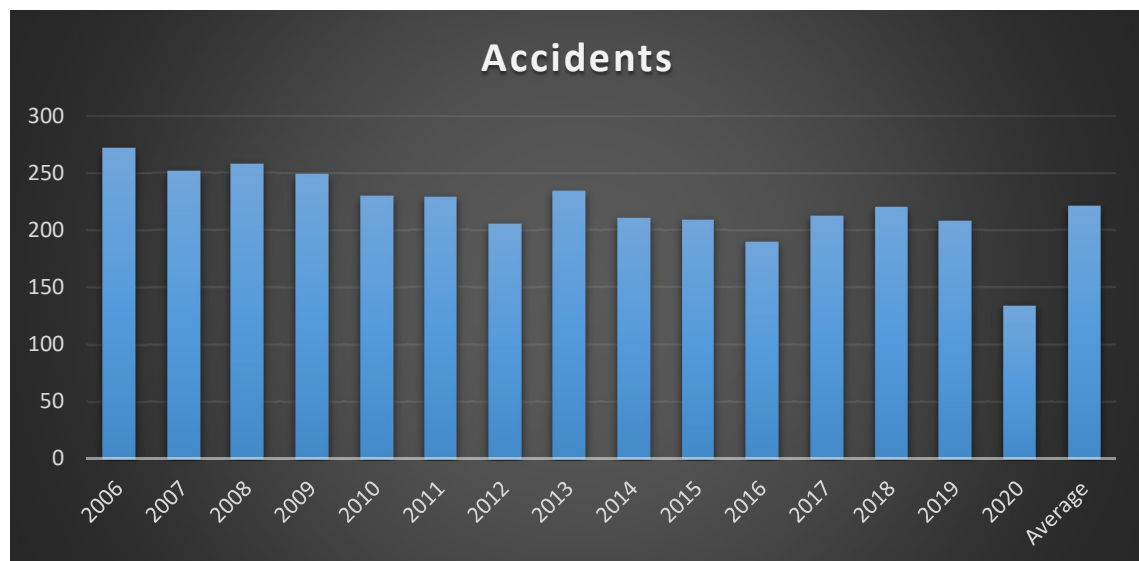

15 Year Stats

15 Year Stats

15 Year Stats

15 Year Stats

15 Year Stats

Berlin Police Department

2020 Year End Activity Statistics

	2019	2020	Difference %
Total Calls for Service	21302	20718	-2.74%
Milan Calls for Service	1183	1062	-10.23%
Milan Patrols	423	411	-2.84%
Total Arrests	716	817	14.11%
Protective Custody Arrests	107	79	-26.17%
Felonies	214	224	4.67%
Misdemeanors	842	1057	25.53%
Thefts	193	270	39.90%
Burglaries	34	36	5.88%
Vandalism/Criminal Mischief	121	125	3.31%
Criminal Threatening	128	128	0.00%
Sexual Assaults	41	16	-60.98%
Assaults	114	79	-30.70%
Domestic Violence Incidents	253	277	9.49%
Verbal Arguments	58	52	-10.34%
Restraining/Stalking Orders	105	88	-16.19%
Drug Complaints	194	332	71.13%
Drug complaints on same recurring location*	1	110	10900.00%
Suspected Overdose	29	40	37.93%
Involuntary Emergency Admission (IEA)	56	50	-10.71%
Motor Vehicle Stops	2436	2576	5.75%
Motor Vehicle Violations	409	359	-12.22%
Motor Vehicle Warnings	2246	2289	1.91%
OHRV Complaints	81	85	4.94%
OHRV Stops	89	62	-30.34%
OHRV Accidents	17	26	52.94%
DWI Violations	34	39	14.71%
Accidents	207	132	-36.23%
Accidents Within an Intersection	111	69	-37.84%
Parking Tickets	350	244	-30.29%
Dog Complaints	316	249	-21.20%
Animal Complaints (other)	236	215	-8.90%
Assists to other Berlin Departments	318	236	-25.79%
Assist to Berlin Ambulance	882	947	7.37%
Assists to Gorham PD	63	63	0.00%
Assists from Gorham PD	61	46	-24.59%
Juvenile Incidents	164	101	-38.41%
Juvenile Arrests	25	15	-40.00%