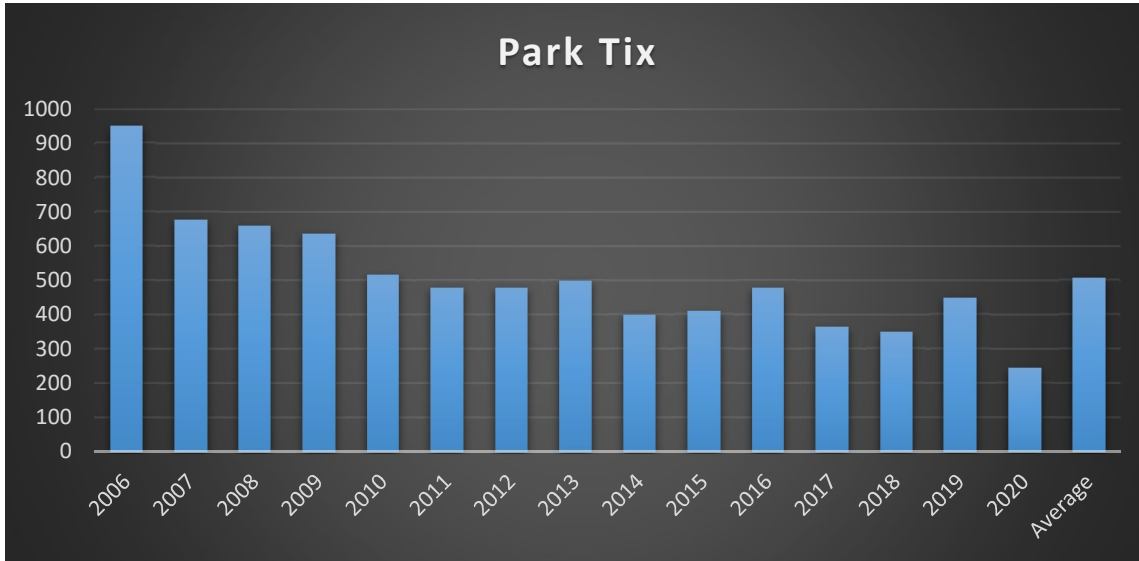

15 Year Stats

15 Year Stats

15 Year Stats

15 Year Stats

15 Year Stats

Berlin Police Department

2020 Year End Activity Statistics

	2019	2020	Difference %
Total Calls for Service	21302	20718	-2.74%
Milan Calls for Service	1183	1062	-10.23%
Milan Patrols	423	411	-2.84%
Total Arrests	716	817	14.11%
Protective Custody Arrests	107	79	-26.17%
Felonies	214	224	4.67%
Misdemeanors	842	1057	25.53%
Thefts	193	270	39.90%
Burglaries	34	36	5.88%
Vandalism/Criminal Mischief	121	125	3.31%
Criminal Threatening	128	128	0.00%
Sexual Assaults	41	16	-60.98%
Assaults	114	79	-30.70%
Domestic Violence Incidents	253	277	9.49%
Verbal Arguments	58	52	-10.34%
Restraining/Stalking Orders	105	88	-16.19%
Drug Complaints	194	332	71.13%
Drug complaints on same recurring location*	1	110	10900.00%
Suspected Overdose	29	40	37.93%
Involuntary Emergency Admission (IEA)	56	50	-10.71%
Motor Vehicle Stops	2436	2576	5.75%
Motor Vehicle Violations	409	359	-12.22%
Motor Vehicle Warnings	2246	2289	1.91%
OHRV Complaints	81	85	4.94%
OHRV Stops	89	62	-30.34%
OHRV Accidents	17	26	52.94%
DWI Violations	34	39	14.71%
Accidents	207	132	-36.23%
Accidents Within an Intersection	111	69	-37.84%
Parking Tickets	350	244	-30.29%
Dog Complaints	316	249	-21.20%
Animal Complaints (other)	236	215	-8.90%
Assists to other Berlin Departments	318	236	-25.79%
Assist to Berlin Ambulance	882	947	7.37%
Assists to Gorham PD	63	63	0.00%
Assists from Gorham PD	61	46	-24.59%
Juvenile Incidents	164	101	-38.41%
Juvenile Arrests	25	15	-40.00%