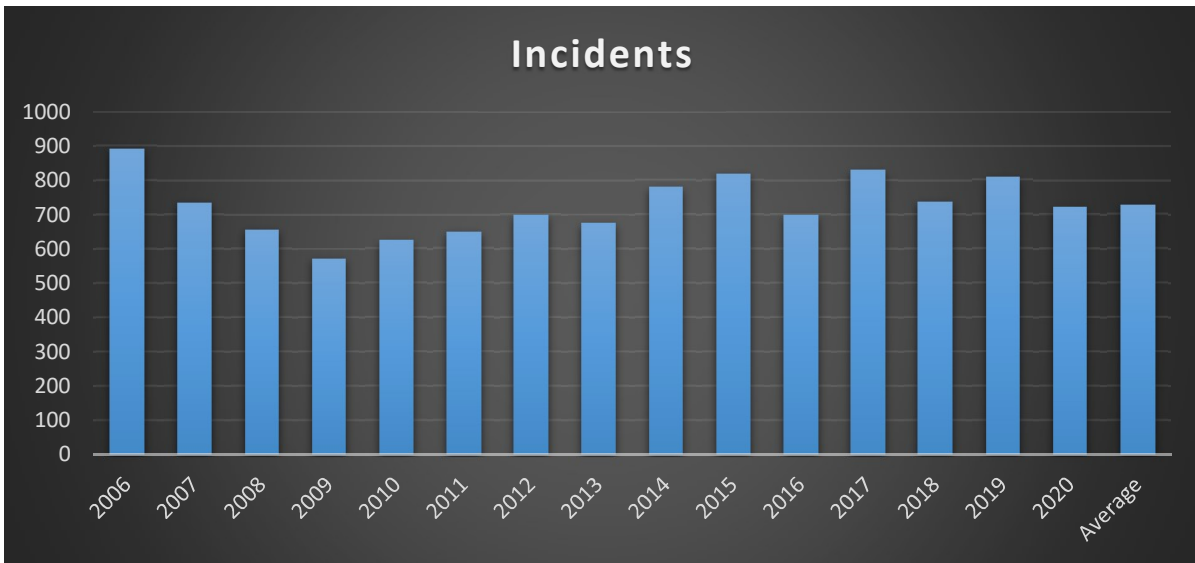

15 Year Stats

15 Year Stats

15 Year Stats

15 Year Stats

15 Year Stats

Berlin Police Department

2020 Year End Activity Statistics

	2019	2020	Difference %
Total Calls for Service	21302	20718	-2.74%
Milan Calls for Service	1183	1062	-10.23%
Milan Patrols	423	411	-2.84%
Total Arrests	716	817	14.11%
Protective Custody Arrests	107	79	-26.17%
Felonies	214	224	4.67%
Misdemeanors	842	1057	25.53%
Thefts	193	270	39.90%
Burglaries	34	36	5.88%
Vandalism/Criminal Mischief	121	125	3.31%
Criminal Threatening	128	128	0.00%
Sexual Assaults	41	16	-60.98%
Assaults	114	79	-30.70%
Domestic Violence Incidents	253	277	9.49%
Verbal Arguments	58	52	-10.34%
Restraining/Stalking Orders	105	88	-16.19%
Drug Complaints	194	332	71.13%
Drug complaints on same recurring location*	1	110	10900.00%
Suspected Overdose	29	40	37.93%
Involuntary Emergency Admission (IEA)	56	50	-10.71%
Motor Vehicle Stops	2436	2576	5.75%
Motor Vehicle Violations	409	359	-12.22%
Motor Vehicle Warnings	2246	2289	1.91%
OHRV Complaints	81	85	4.94%
OHRV Stops	89	62	-30.34%
OHRV Accidents	17	26	52.94%
DWI Violations	34	39	14.71%
Accidents	207	132	-36.23%
Accidents Within an Intersection	111	69	-37.84%
Parking Tickets	350	244	-30.29%
Dog Complaints	316	249	-21.20%
Animal Complaints (other)	236	215	-8.90%
Assists to other Berlin Departments	318	236	-25.79%
Assist to Berlin Ambulance	882	947	7.37%
Assists to Gorham PD	63	63	0.00%
Assists from Gorham PD	61	46	-24.59%
Juvenile Incidents	164	101	-38.41%
Juvenile Arrests	25	15	-40.00%