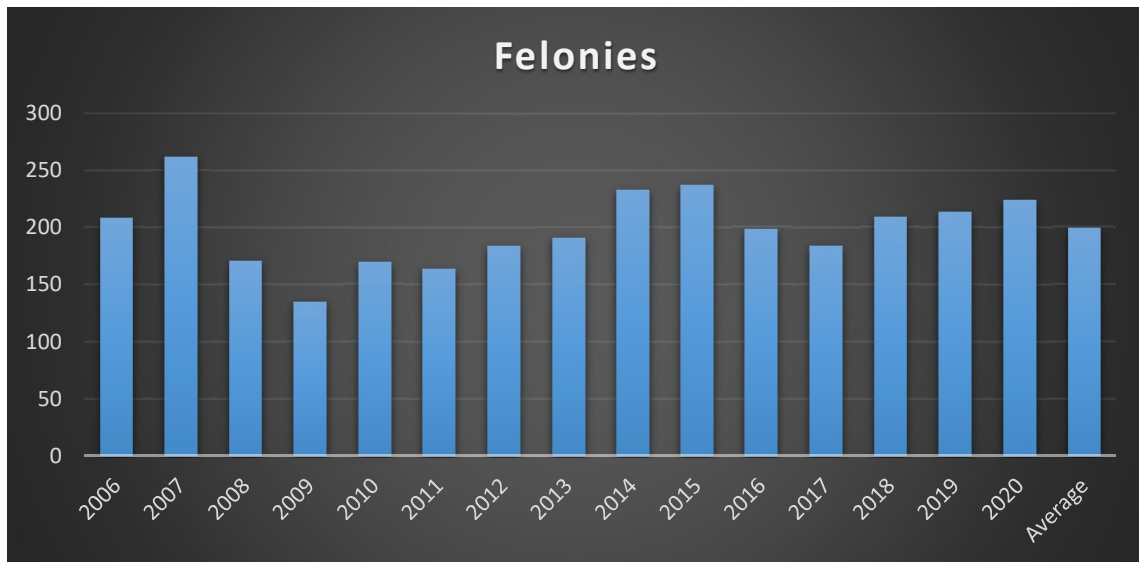

15 Year Stats

15 Year Stats

15 Year Stats

15 Year Stats

15 Year Stats

Berlin Police Department

2020 Year End Activity Statistics

	2019	2020	Difference %
Total Calls for Service	21302	20718	-2.74%
Milan Calls for Service	1183	1062	-10.23%
Milan Patrols	423	411	-2.84%
Total Arrests	716	817	14.11%
Protective Custody Arrests	107	79	-26.17%
Felonies	214	224	4.67%
Misdemeanors	842	1057	25.53%
Thefts	193	270	39.90%
Burglaries	34	36	5.88%
Vandalism/Criminal Mischief	121	125	3.31%
Criminal Threatening	128	128	0.00%
Sexual Assaults	41	16	-60.98%
Assaults	114	79	-30.70%
Domestic Violence Incidents	253	277	9.49%
Verbal Arguments	58	52	-10.34%
Restraining/Stalking Orders	105	88	-16.19%
Drug Complaints	194	332	71.13%
Drug complaints on same recurring location*	1	110	10900.00%
Suspected Overdose	29	40	37.93%
Involuntary Emergency Admission (IEA)	56	50	-10.71%
Motor Vehicle Stops	2436	2576	5.75%
Motor Vehicle Violations	409	359	-12.22%
Motor Vehicle Warnings	2246	2289	1.91%
OHRV Complaints	81	85	4.94%
OHRV Stops	89	62	-30.34%
OHRV Accidents	17	26	52.94%
DWI Violations	34	39	14.71%
Accidents	207	132	-36.23%
Accidents Within an Intersection	111	69	-37.84%
Parking Tickets	350	244	-30.29%
Dog Complaints	316	249	-21.20%
Animal Complaints (other)	236	215	-8.90%
Assists to other Berlin Departments	318	236	-25.79%
Assist to Berlin Ambulance	882	947	7.37%
Assists to Gorham PD	63	63	0.00%
Assists from Gorham PD	61	46	-24.59%
Juvenile Incidents	164	101	-38.41%
Juvenile Arrests	25	15	-40.00%