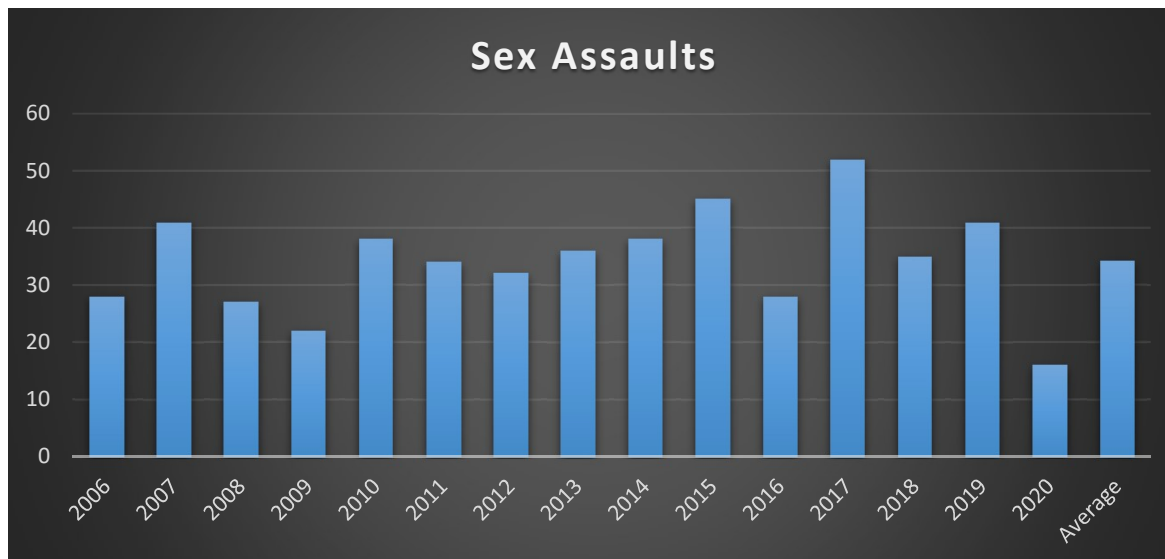

15 Year Stats

15 Year Stats

15 Year Stats

15 Year Stats

15 Year Stats

Berlin Police Department

2020 Year End Activity Statistics

	2019	2020	Difference %
Total Calls for Service	21302	20718	-2.74%
Milan Calls for Service	1183	1062	-10.23%
Milan Patrols	423	411	-2.84%
Total Arrests	716	817	14.11%
Protective Custody Arrests	107	79	-26.17%
Felonies	214	224	4.67%
Misdemeanors	842	1057	25.53%
Thefts	193	270	39.90%
Burglaries	34	36	5.88%
Vandalism/Criminal Mischief	121	125	3.31%
Criminal Threatening	128	128	0.00%
Sexual Assaults	41	16	-60.98%
Assaults	114	79	-30.70%
Domestic Violence Incidents	253	277	9.49%
Verbal Arguments	58	52	-10.34%
Restraining/Stalking Orders	105	88	-16.19%
Drug Complaints	194	332	71.13%
Drug complaints on same recurring location*	1	110	10900.00%
Suspected Overdose	29	40	37.93%
Involuntary Emergency Admission (IEA)	56	50	-10.71%
Motor Vehicle Stops	2436	2576	5.75%
Motor Vehicle Violations	409	359	-12.22%
Motor Vehicle Warnings	2246	2289	1.91%
OHRV Complaints	81	85	4.94%
OHRV Stops	89	62	-30.34%
OHRV Accidents	17	26	52.94%
DWI Violations	34	39	14.71%
Accidents	207	132	-36.23%
Accidents Within an Intersection	111	69	-37.84%
Parking Tickets	350	244	-30.29%
Dog Complaints	316	249	-21.20%
Animal Complaints (other)	236	215	-8.90%
Assists to other Berlin Departments	318	236	-25.79%
Assist to Berlin Ambulance	882	947	7.37%
Assists to Gorham PD	63	63	0.00%
Assists from Gorham PD	61	46	-24.59%
Juvenile Incidents	164	101	-38.41%
Juvenile Arrests	25	15	-40.00%