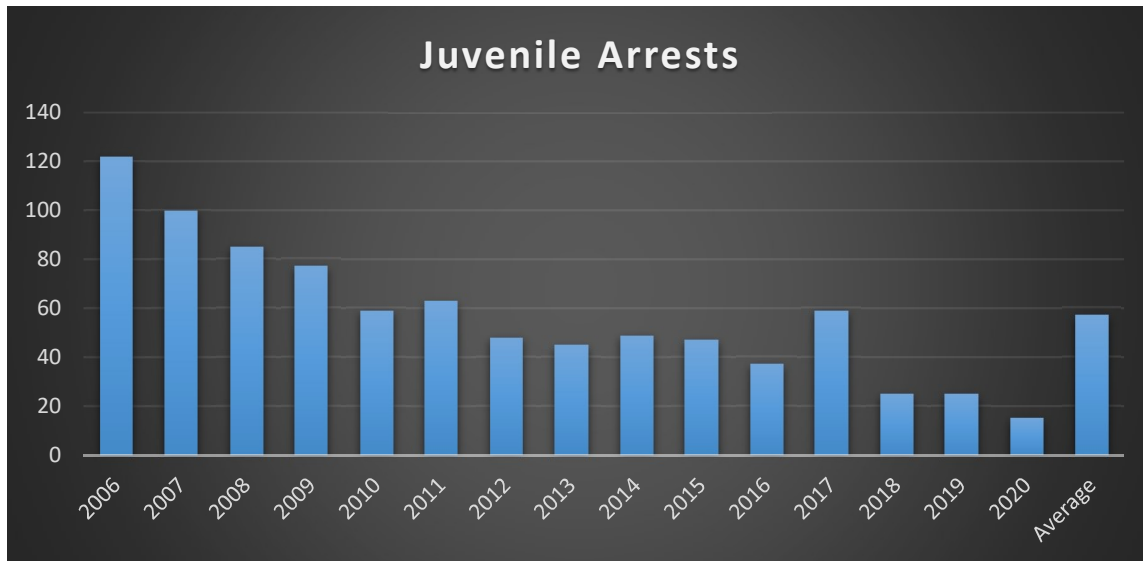

15 Year Stats

15 Year Stats

15 Year Stats

15 Year Stats

15 Year Stats

Berlin Police Department

2020 Year End Activity Statistics

	2019	2020	Difference %
Total Calls for Service	21302	20718	-2.74%
Milan Calls for Service	1183	1062	-10.23%
Milan Patrols	423	411	-2.84%
Total Arrests	716	817	14.11%
Protective Custody Arrests	107	79	-26.17%
Felonies	214	224	4.67%
Misdemeanors	842	1057	25.53%
Thefts	193	270	39.90%
Burglaries	34	36	5.88%
Vandalism/Criminal Mischief	121	125	3.31%
Criminal Threatening	128	128	0.00%
Sexual Assaults	41	16	-60.98%
Assaults	114	79	-30.70%
Domestic Violence Incidents	253	277	9.49%
Verbal Arguments	58	52	-10.34%
Restraining/Stalking Orders	105	88	-16.19%
Drug Complaints	194	332	71.13%
Drug complaints on same recurring location*	1	110	10900.00%
Suspected Overdose	29	40	37.93%
Involuntary Emergency Admission (IEA)	56	50	-10.71%
Motor Vehicle Stops	2436	2576	5.75%
Motor Vehicle Violations	409	359	-12.22%
Motor Vehicle Warnings	2246	2289	1.91%
OHRV Complaints	81	85	4.94%
OHRV Stops	89	62	-30.34%
OHRV Accidents	17	26	52.94%
DWI Violations	34	39	14.71%
Accidents	207	132	-36.23%
Accidents Within an Intersection	111	69	-37.84%
Parking Tickets	350	244	-30.29%
Dog Complaints	316	249	-21.20%
Animal Complaints (other)	236	215	-8.90%
Assists to other Berlin Departments	318	236	-25.79%
Assist to Berlin Ambulance	882	947	7.37%
Assists to Gorham PD	63	63	0.00%
Assists from Gorham PD	61	46	-24.59%
Juvenile Incidents	164	101	-38.41%
Juvenile Arrests	25	15	-40.00%