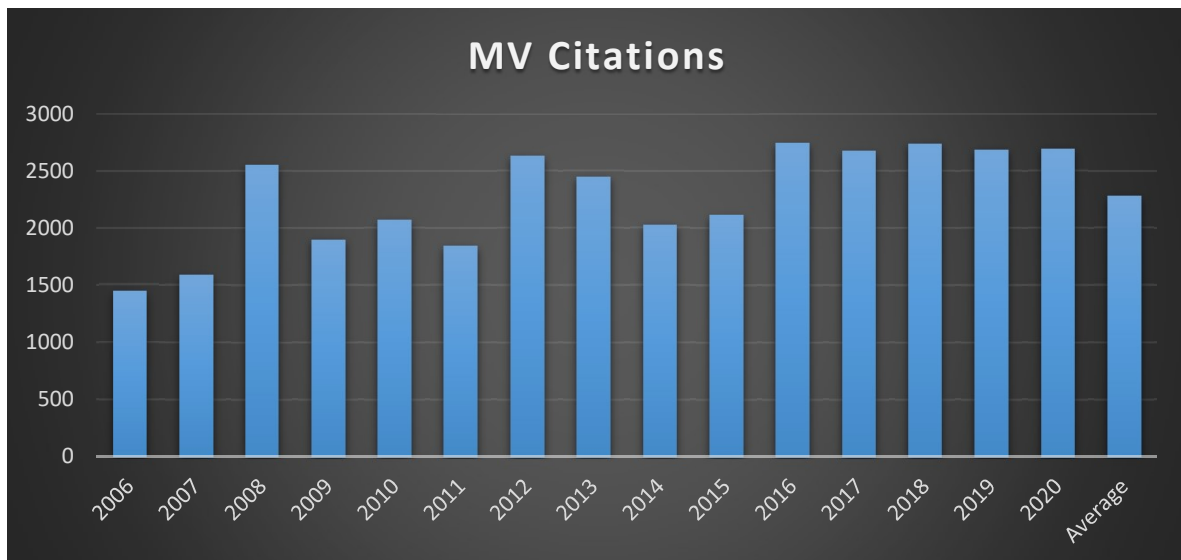

15 Year Stats

15 Year Stats

15 Year Stats

15 Year Stats

15 Year Stats

Berlin Police Department

2020 Year End Activity Statistics

	2019	2020	Difference %
Total Calls for Service	21302	20718	-2.74%
Milan Calls for Service	1183	1062	-10.23%
Milan Patrols	423	411	-2.84%
Total Arrests	716	817	14.11%
Protective Custody Arrests	107	79	-26.17%
Felonies	214	224	4.67%
Misdemeanors	842	1057	25.53%
Thefts	193	270	39.90%
Burglaries	34	36	5.88%
Vandalism/Criminal Mischief	121	125	3.31%
Criminal Threatening	128	128	0.00%
Sexual Assaults	41	16	-60.98%
Assaults	114	79	-30.70%
Domestic Violence Incidents	253	277	9.49%
Verbal Arguments	58	52	-10.34%
Restraining/Stalking Orders	105	88	-16.19%
Drug Complaints	194	332	71.13%
Drug complaints on same recurring location*	1	110	10900.00%
Suspected Overdose	29	40	37.93%
Involuntary Emergency Admission (IEA)	56	50	-10.71%
Motor Vehicle Stops	2436	2576	5.75%
Motor Vehicle Violations	409	359	-12.22%
Motor Vehicle Warnings	2246	2289	1.91%
OHRV Complaints	81	85	4.94%
OHRV Stops	89	62	-30.34%
OHRV Accidents	17	26	52.94%
DWI Violations	34	39	14.71%
Accidents	207	132	-36.23%
Accidents Within an Intersection	111	69	-37.84%
Parking Tickets	350	244	-30.29%
Dog Complaints	316	249	-21.20%
Animal Complaints (other)	236	215	-8.90%
Assists to other Berlin Departments	318	236	-25.79%
Assist to Berlin Ambulance	882	947	7.37%
Assists to Gorham PD	63	63	0.00%
Assists from Gorham PD	61	46	-24.59%
Juvenile Incidents	164	101	-38.41%
Juvenile Arrests	25	15	-40.00%