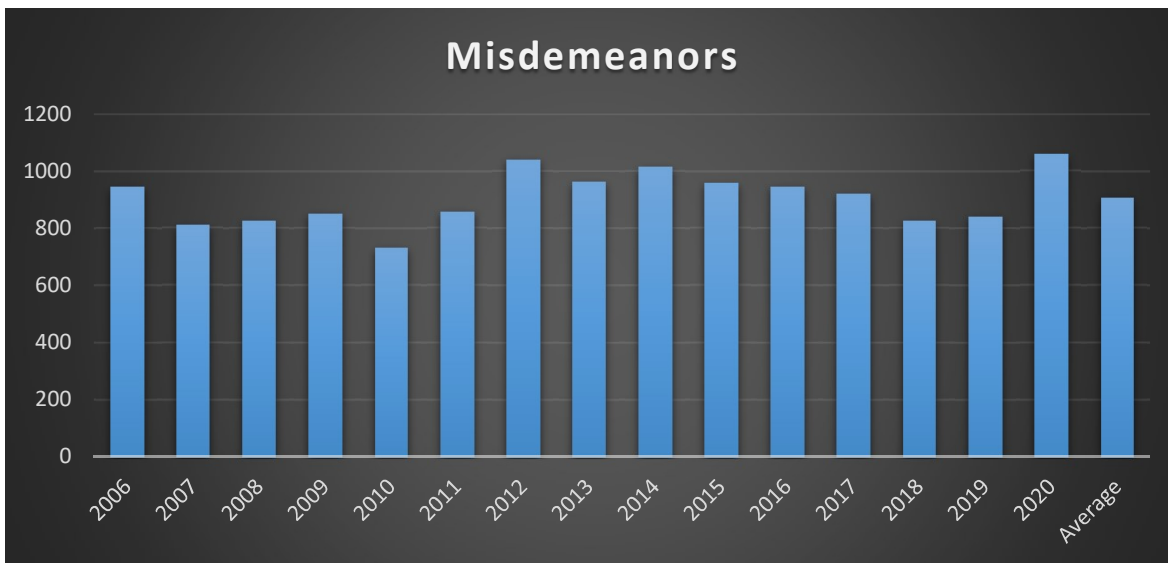

15 Year Stats

15 Year Stats

15 Year Stats

15 Year Stats

15 Year Stats

Berlin Police Department

2020 Year End Activity Statistics

	2019	2020	Difference %
Total Calls for Service	21302	20718	-2.74%
Milan Calls for Service	1183	1062	-10.23%
Milan Patrols	423	411	-2.84%
Total Arrests	716	817	14.11%
Protective Custody Arrests	107	79	-26.17%
Felonies	214	224	4.67%
Misdemeanors	842	1057	25.53%
Thefts	193	270	39.90%
Burglaries	34	36	5.88%
Vandalism/Criminal Mischief	121	125	3.31%
Criminal Threatening	128	128	0.00%
Sexual Assaults	41	16	-60.98%
Assaults	114	79	-30.70%
Domestic Violence Incidents	253	277	9.49%
Verbal Arguments	58	52	-10.34%
Restraining/Stalking Orders	105	88	-16.19%
Drug Complaints	194	332	71.13%
Drug complaints on same recurring location*	1	110	10900.00%
Suspected Overdose	29	40	37.93%
Involuntary Emergency Admission (IEA)	56	50	-10.71%
Motor Vehicle Stops	2436	2576	5.75%
Motor Vehicle Violations	409	359	-12.22%
Motor Vehicle Warnings	2246	2289	1.91%
OHRV Complaints	81	85	4.94%
OHRV Stops	89	62	-30.34%
OHRV Accidents	17	26	52.94%
DWI Violations	34	39	14.71%
Accidents	207	132	-36.23%
Accidents Within an Intersection	111	69	-37.84%
Parking Tickets	350	244	-30.29%
Dog Complaints	316	249	-21.20%
Animal Complaints (other)	236	215	-8.90%
Assists to other Berlin Departments	318	236	-25.79%
Assist to Berlin Ambulance	882	947	7.37%
Assists to Gorham PD	63	63	0.00%
Assists from Gorham PD	61	46	-24.59%
Juvenile Incidents	164	101	-38.41%
Juvenile Arrests	25	15	-40.00%