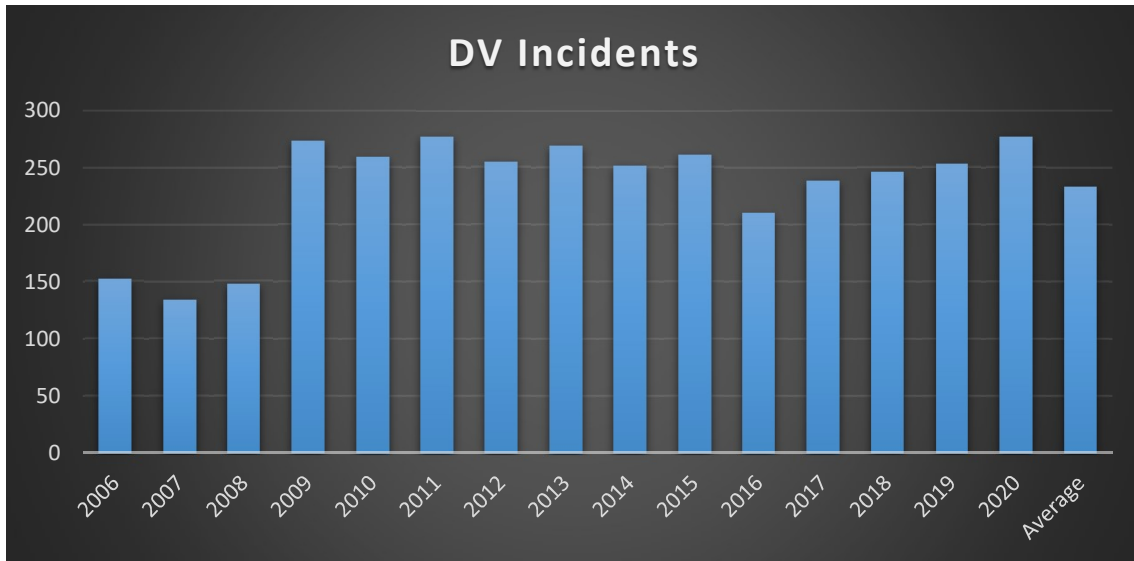

15 Year Stats

15 Year Stats

15 Year Stats

15 Year Stats

15 Year Stats

Berlin Police Department

2020 Year End Activity Statistics

	2019	2020	Difference %
Total Calls for Service	21302	20718	-2.74%
Milan Calls for Service	1183	1062	-10.23%
Milan Patrols	423	411	-2.84%
Total Arrests	716	817	14.11%
Protective Custody Arrests	107	79	-26.17%
Felonies	214	224	4.67%
Misdemeanors	842	1057	25.53%
Thefts	193	270	39.90%
Burglaries	34	36	5.88%
Vandalism/Criminal Mischief	121	125	3.31%
Criminal Threatening	128	128	0.00%
Sexual Assaults	41	16	-60.98%
Assaults	114	79	-30.70%
Domestic Violence Incidents	253	277	9.49%
Verbal Arguments	58	52	-10.34%
Restraining/Stalking Orders	105	88	-16.19%
Drug Complaints	194	332	71.13%
Drug complaints on same recurring location*	1	110	10900.00%
Suspected Overdose	29	40	37.93%
Involuntary Emergency Admission (IEA)	56	50	-10.71%
Motor Vehicle Stops	2436	2576	5.75%
Motor Vehicle Violations	409	359	-12.22%
Motor Vehicle Warnings	2246	2289	1.91%
OHRV Complaints	81	85	4.94%
OHRV Stops	89	62	-30.34%
OHRV Accidents	17	26	52.94%
DWI Violations	34	39	14.71%
Accidents	207	132	-36.23%
Accidents Within an Intersection	111	69	-37.84%
Parking Tickets	350	244	-30.29%
Dog Complaints	316	249	-21.20%
Animal Complaints (other)	236	215	-8.90%
Assists to other Berlin Departments	318	236	-25.79%
Assist to Berlin Ambulance	882	947	7.37%
Assists to Gorham PD	63	63	0.00%
Assists from Gorham PD	61	46	-24.59%
Juvenile Incidents	164	101	-38.41%
Juvenile Arrests	25	15	-40.00%