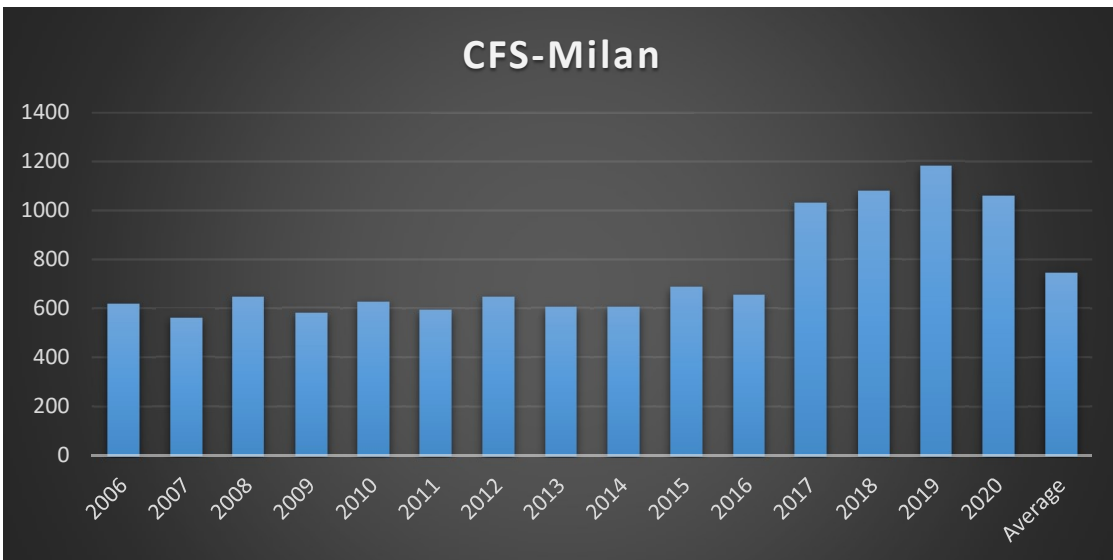

15 Year Stats

15 Year Stats

15 Year Stats

15 Year Stats

15 Year Stats

Berlin Police Department

2020 Year End Activity Statistics

	2019	2020	Difference %
Total Calls for Service	21302	20718	-2.74%
Milan Calls for Service	1183	1062	-10.23%
Milan Patrols	423	411	-2.84%
Total Arrests	716	817	14.11%
Protective Custody Arrests	107	79	-26.17%
Felonies	214	224	4.67%
Misdemeanors	842	1057	25.53%
Thefts	193	270	39.90%
Burglaries	34	36	5.88%
Vandalism/Criminal Mischief	121	125	3.31%
Criminal Threatening	128	128	0.00%
Sexual Assaults	41	16	-60.98%
Assaults	114	79	-30.70%
Domestic Violence Incidents	253	277	9.49%
Verbal Arguments	58	52	-10.34%
Restraining/Stalking Orders	105	88	-16.19%
Drug Complaints	194	332	71.13%
Drug complaints on same recurring location*	1	110	10900.00%
Suspected Overdose	29	40	37.93%
Involuntary Emergency Admission (IEA)	56	50	-10.71%
Motor Vehicle Stops	2436	2576	5.75%
Motor Vehicle Violations	409	359	-12.22%
Motor Vehicle Warnings	2246	2289	1.91%
OHRV Complaints	81	85	4.94%
OHRV Stops	89	62	-30.34%
OHRV Accidents	17	26	52.94%
DWI Violations	34	39	14.71%
Accidents	207	132	-36.23%
Accidents Within an Intersection	111	69	-37.84%
Parking Tickets	350	244	-30.29%
Dog Complaints	316	249	-21.20%
Animal Complaints (other)	236	215	-8.90%
Assists to other Berlin Departments	318	236	-25.79%
Assist to Berlin Ambulance	882	947	7.37%
Assists to Gorham PD	63	63	0.00%
Assists from Gorham PD	61	46	-24.59%
Juvenile Incidents	164	101	-38.41%
Juvenile Arrests	25	15	-40.00%