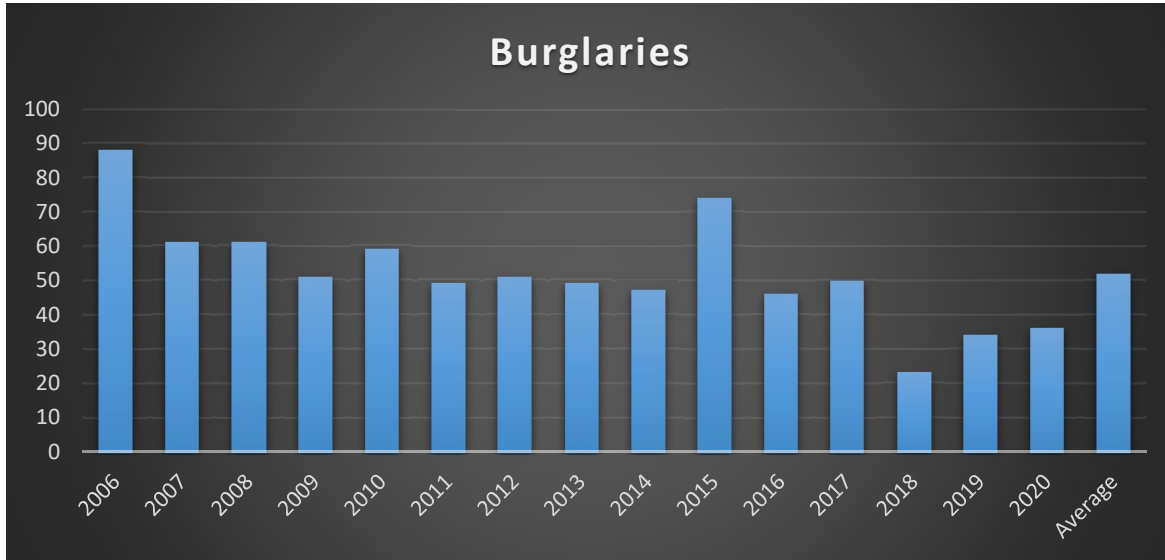

15 Year Stats

15 Year Stats

15 Year Stats

15 Year Stats

15 Year Stats

Berlin Police Department

2020 Year End Activity Statistics

	2019	2020	Difference %
Total Calls for Service	21302	20718	-2.74%
Milan Calls for Service	1183	1062	-10.23%
Milan Patrols	423	411	-2.84%
Total Arrests	716	817	14.11%
Protective Custody Arrests	107	79	-26.17%
Felonies	214	224	4.67%
Misdemeanors	842	1057	25.53%
Thefts	193	270	39.90%
Burglaries	34	36	5.88%
Vandalism/Criminal Mischief	121	125	3.31%
Criminal Threatening	128	128	0.00%
Sexual Assaults	41	16	-60.98%
Assaults	114	79	-30.70%
Domestic Violence Incidents	253	277	9.49%
Verbal Arguments	58	52	-10.34%
Restraining/Stalking Orders	105	88	-16.19%
Drug Complaints	194	332	71.13%
Drug complaints on same recurring location*	1	110	10900.00%
Suspected Overdose	29	40	37.93%
Involuntary Emergency Admission (IEA)	56	50	-10.71%
Motor Vehicle Stops	2436	2576	5.75%
Motor Vehicle Violations	409	359	-12.22%
Motor Vehicle Warnings	2246	2289	1.91%
OHRV Complaints	81	85	4.94%
OHRV Stops	89	62	-30.34%
OHRV Accidents	17	26	52.94%
DWI Violations	34	39	14.71%
Accidents	207	132	-36.23%
Accidents Within an Intersection	111	69	-37.84%
Parking Tickets	350	244	-30.29%
Dog Complaints	316	249	-21.20%
Animal Complaints (other)	236	215	-8.90%
Assists to other Berlin Departments	318	236	-25.79%
Assist to Berlin Ambulance	882	947	7.37%
Assists to Gorham PD	63	63	0.00%
Assists from Gorham PD	61	46	-24.59%
Juvenile Incidents	164	101	-38.41%
Juvenile Arrests	25	15	-40.00%