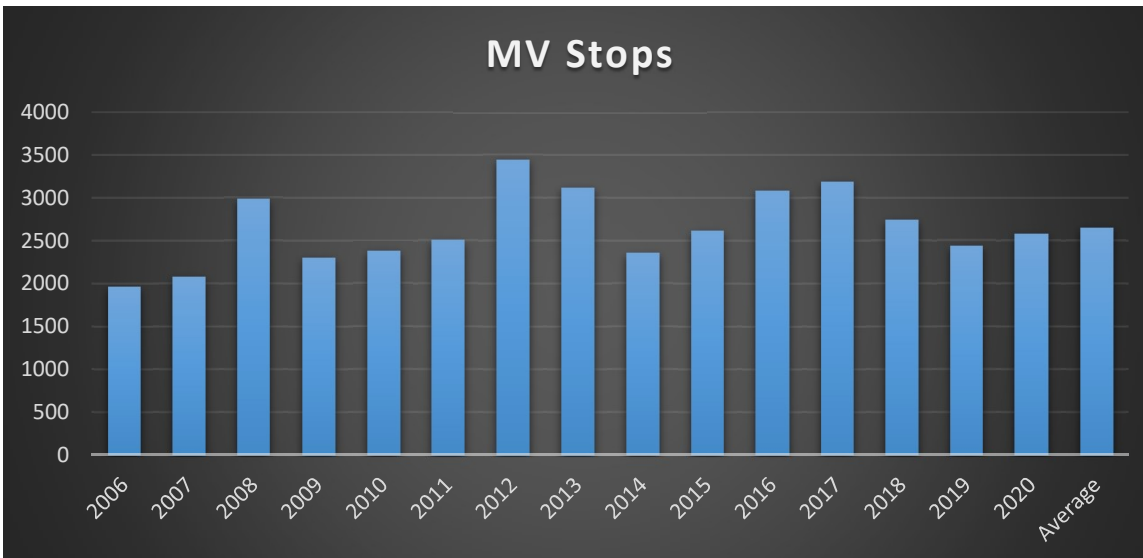

15 Year Stats

15 Year Stats

15 Year Stats

15 Year Stats

15 Year Stats

Berlin Police Department

2020 Year End Activity Statistics

	2019	2020	Difference %
Total Calls for Service	21302	20718	-2.74%
Milan Calls for Service	1183	1062	-10.23%
Milan Patrols	423	411	-2.84%
Total Arrests	716	817	14.11%
Protective Custody Arrests	107	79	-26.17%
Felonies	214	224	4.67%
Misdemeanors	842	1057	25.53%
Thefts	193	270	39.90%
Burglaries	34	36	5.88%
Vandalism/Criminal Mischief	121	125	3.31%
Criminal Threatening	128	128	0.00%
Sexual Assaults	41	16	-60.98%
Assaults	114	79	-30.70%
Domestic Violence Incidents	253	277	9.49%
Verbal Arguments	58	52	-10.34%
Restraining/Stalking Orders	105	88	-16.19%
Drug Complaints	194	332	71.13%
Drug complaints on same recurring location*	1	110	10900.00%
Suspected Overdose	29	40	37.93%
Involuntary Emergency Admission (IEA)	56	50	-10.71%
Motor Vehicle Stops	2436	2576	5.75%
Motor Vehicle Violations	409	359	-12.22%
Motor Vehicle Warnings	2246	2289	1.91%
OHRV Complaints	81	85	4.94%
OHRV Stops	89	62	-30.34%
OHRV Accidents	17	26	52.94%
DWI Violations	34	39	14.71%
Accidents	207	132	-36.23%
Accidents Within an Intersection	111	69	-37.84%
Parking Tickets	350	244	-30.29%
Dog Complaints	316	249	-21.20%
Animal Complaints (other)	236	215	-8.90%
Assists to other Berlin Departments	318	236	-25.79%
Assist to Berlin Ambulance	882	947	7.37%
Assists to Gorham PD	63	63	0.00%
Assists from Gorham PD	61	46	-24.59%
Juvenile Incidents	164	101	-38.41%
Juvenile Arrests	25	15	-40.00%